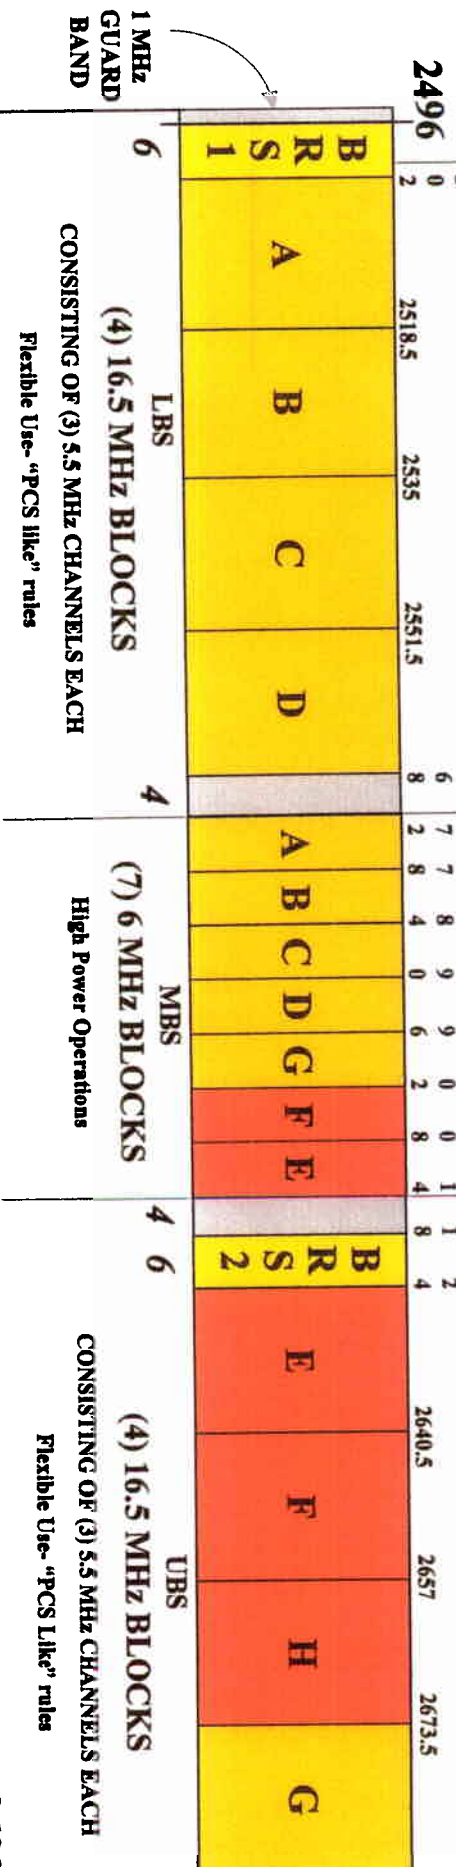

# New Band Plan

## PRIOR BAND PLAN

2500 MHz

2690 MHz

## ADOPTED BAND PLAN

2496 MHz

1 MHz GUARD BAND

LBS  
(4) 16.5 MHz BLOCKS  
CONSISTING OF (3) 5.5 MHz CHANNELS EACH  
Flexible Use- "PCS like" rules

MBS  
(7) 6 MHz BLOCKS  
High Power Operations

UBS  
(4) 16.5 MHz BLOCKS  
CONSISTING OF (3) 5.5 MHz CHANNELS EACH  
Flexible Use- "PCS Like" rules

2495 MHz

2572

2614

2690 MHz

**EBS** Limited Grandfathered EBS on E&F groups  
**BRS 1& 2**  
**BRS**

**EBS - EDUCATIONAL BROADBAND SERVICE**  
**BRS - BROADBAND RADIO SERVICE**

**GUARD BANDS**